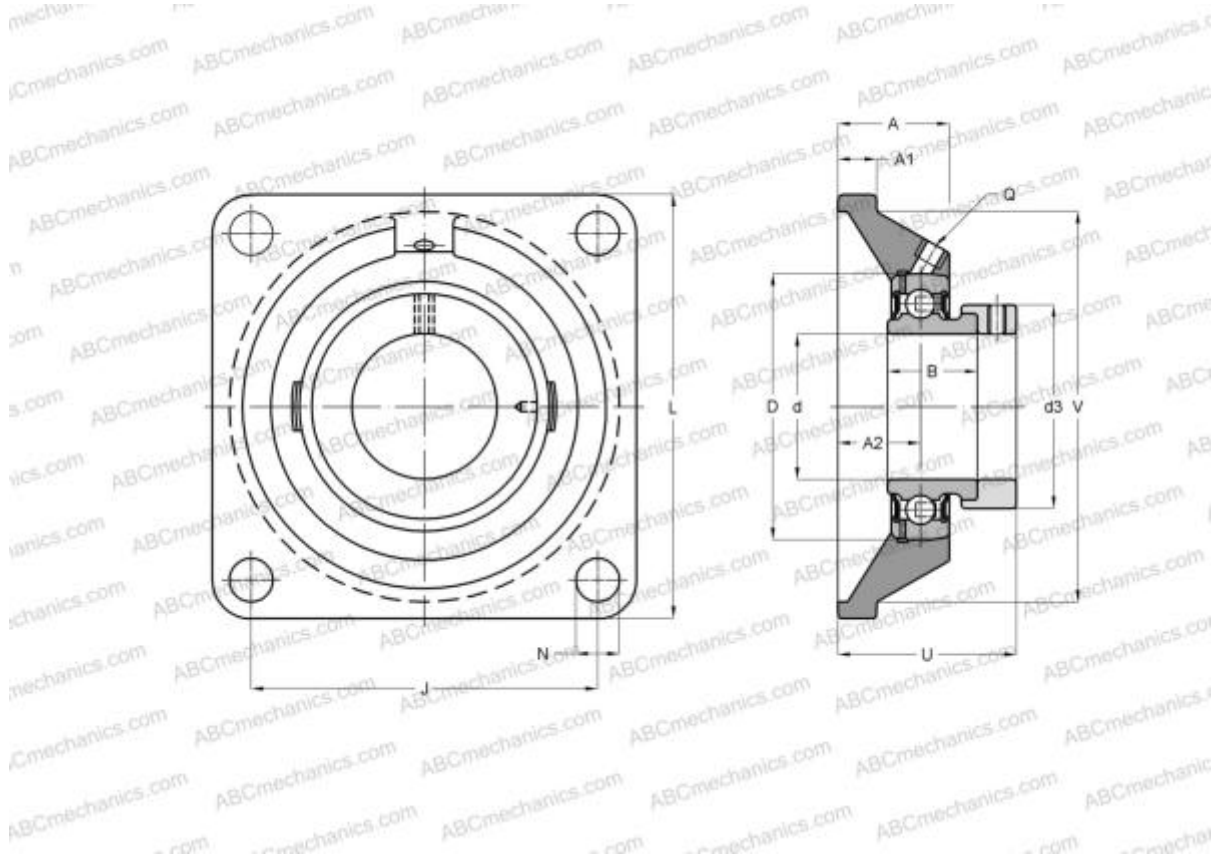

## SESF204 ABC

Ball bearing units

TYPE: Housing units, Four-bolt flanged housing units, Cast iron housing, Radial insert ball bearing with eccentric locking collar, With inner ring extended at one side, stainless steel

### Technical specification

#### DIMENSIONS, MM

d	20,000
D	47,000
B	31,000
L	86,000
A	25,500
J	64,000
A1	12,000
A2	15,000
N	12,000
d3	33,300
U	39,000

**WEIGHT, KG** 0,620

Bearing SES204

Housing

SF204

**MANUFACTURER**

[ABC](#)